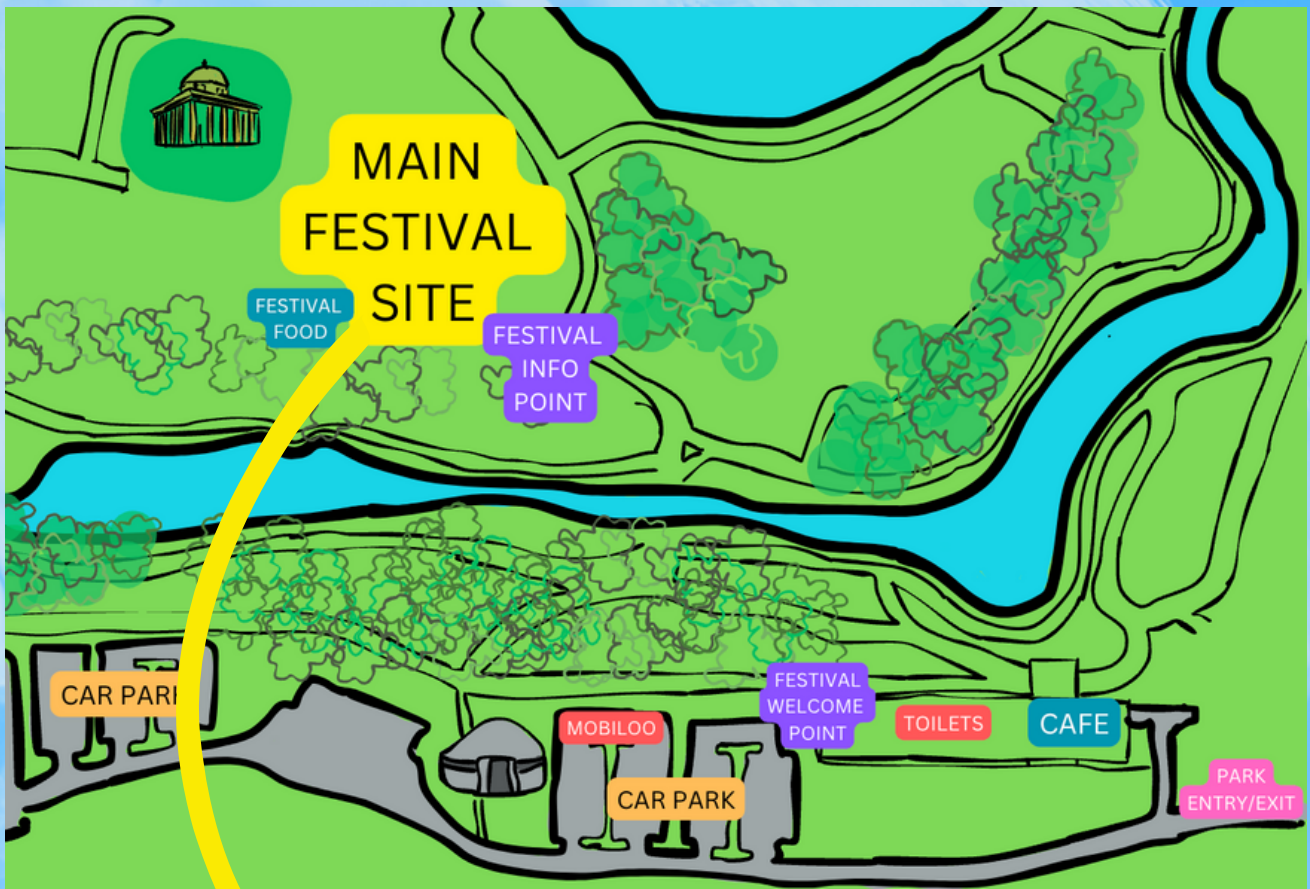

IncludFEST Site Map