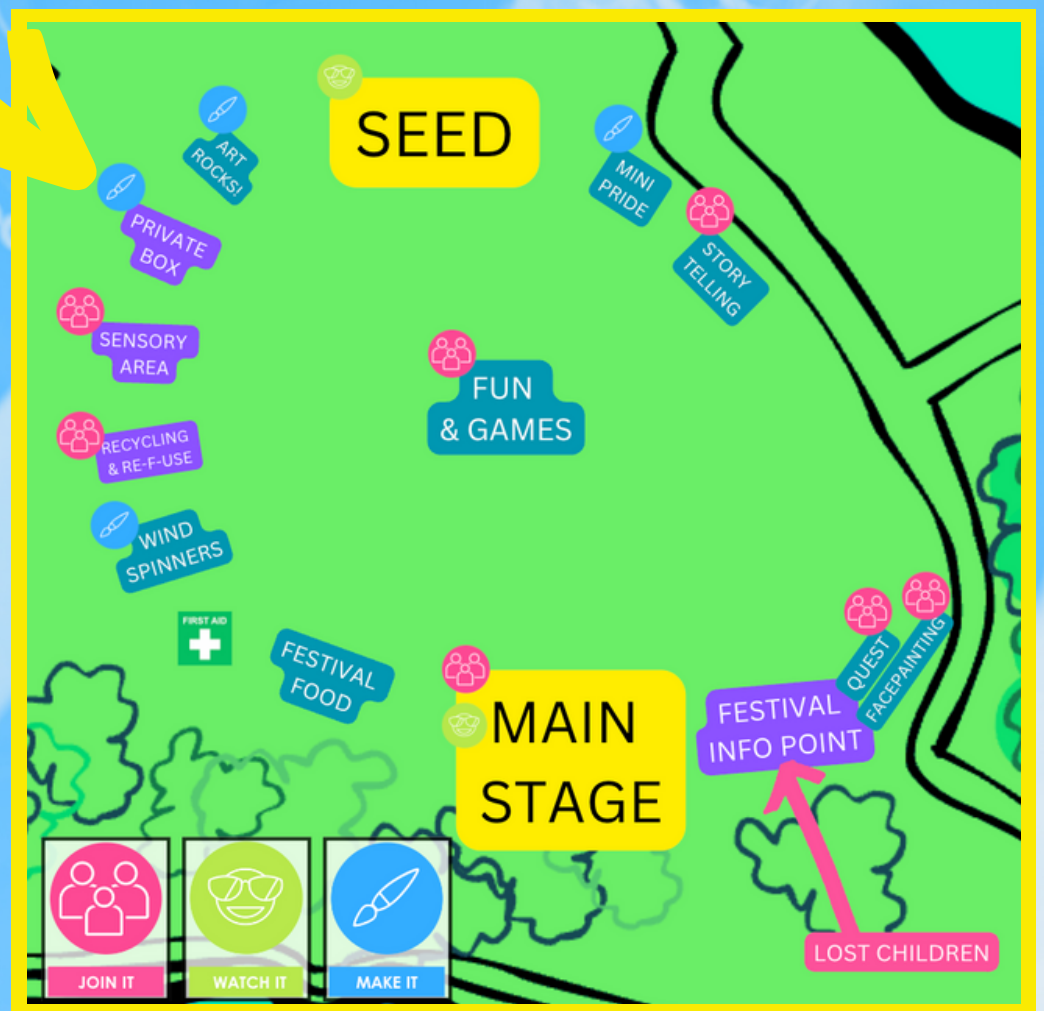

IncludFEST Site Map