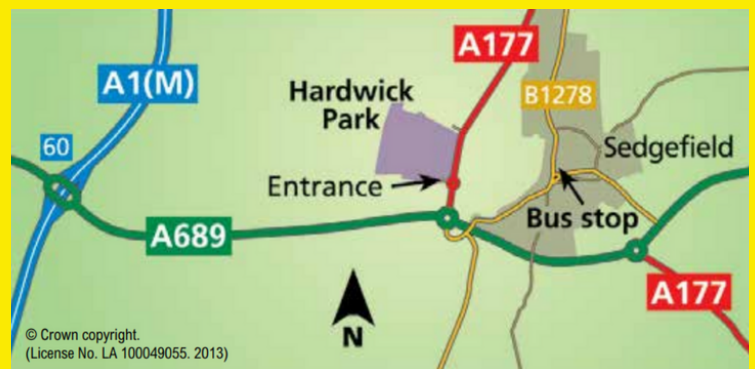

Windspinners

Art Rocks!

Sensory Area

Private box

Durham Local

11:00am - 4:00pm

Where and when is IncludFEST ?

In 2023, IncludFEST will take place on Saturday 29th July from 11am to 4pm at Hardwick Park in Sedgefield.

IncludFEST location: Hardwick Park, A177, Sedgefield. TS21 2DN

By public transport:

The nearest bus stop is at Sedgefield High Street. From there it is a half mile walk following a signposted footpath through the arch of the Hardwick Arms Hotel.

By car: Hardwick Park is on the A177 Durham to Stockton road on the west side of Sedgefield, two and a half miles from A1(M) Junction 60 (well sign-posted).

Parking: There is a car park at Hardwick Park. Parking for all cars is £2 for 2 hours or £3 for a whole day.